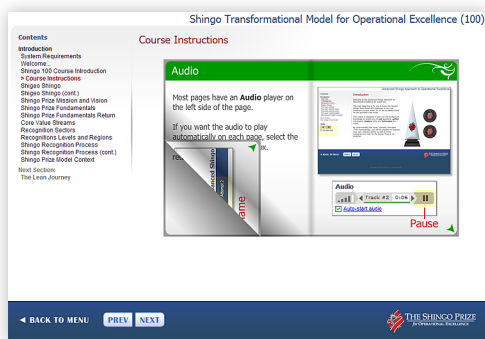

Get a **customized** and **company-branded**

version of a **Shingo** course or your own course for your entire organization

—along with hosting and support. **Starting at only $15,000 per year for unlimited access.**

Customized Course Content

- Training activities that highlight your policies, procedures, tools, systems, and principles
- Custom animations that illustrate your methodologies and culture
- Powerful quizzes based on your questions
- Soft skills and simulations with your scenarios and learning metrics for measuring attitudes and behaviors
- Anonymous polls, surveys, and evaluations that gather powerful feedback and data

Hosting on Your Own Customized Learning Management System (LMS)

- Customized user interface with your company branding
- Secure user accounts with unlimited use
- Powerful metrics and reports to track learner performance and progress
- Robust features for dynamic content and the latest learning technologies